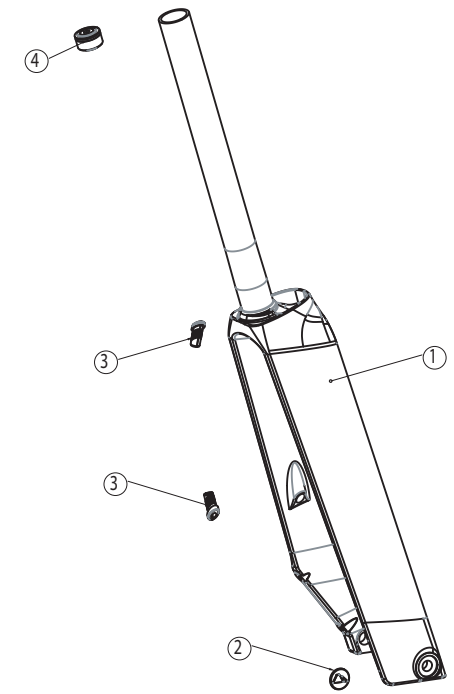

GP0236-01
BB Box XS; S; M

After market and service products				
EP/IG#	POS.NR.	QTY.	DESCRIPTION	CANYON#
GP0236-01	1 (EP1234-01), 2, 3	1x 1x 1x	BB Box XS, S, M	10006353

GP0259-01
BB Box L

After market and service products				
EP/IG#	POS.NR.	QTY.	DESCRIPTION	CANYON#
GP0259-01	1 (EP1342-01), 2, 3	1x 1x 1x	BB Box L	10006354

GP0260-01
BB Box XL

After market and service products				
EP/IG#	POS.NR.	QTY.	DESCRIPTION	CANYON#
GP0260-01	1 (EP1343-01), 2, 3	1x 1x 1x	BB Box XL	10006355

HB0053-01
Aero Base Bar

After market and service products				
EP/IG#	POS.NR.	QTY.	DESCRIPTION	CANYON#
EPI366-01	2 (EPI366-01)	2x	Bracket Profile AM	10006382

GP0220-01
Bento Box low

After market and service products				
EP/IG#	POS.NR.	QTY.	DESCRIPTION	CANYON#
GP0220-01	1	1x	Bento Box Low	10006359

GP0219-01
Bento Box high

After market and service products				
EP/IG#	POS.NR.	QTY.	DESCRIPTION	CANYON#
GP0219-01	1	1x	Bento Box High	10006358