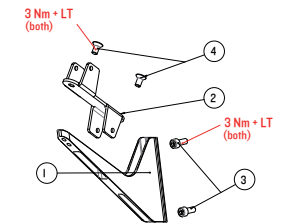

R073-01
Frame size XS, S, M, L, XL

After market and service products				
EP/IG#	POS.NR.	QTY.	DESCRIPTION	CANYON#
GP0300-01	5 (EP0990-01), 9	1x 1x	RD-Hanger AM	10006307
GP0314-01	7 (EP0982-01), 9	1x 1x	CFP bumper AM	10006389
GP0315-01	3 (EP0991-01), 9	1x 2x	FD-Hanger incl. screw	10006309
GP0318-01	6 (EP0981-01)	1x	DO-R Frame Cover AM	10006344
GP0319-01	18 (EP1231-01)	1x	Grommet rear brake AM	10006345

GP0236-01
BB Box XS; S; M

After market and service products				
EP/IG#	POS.NR.	QTY.	DESCRIPTION	CANYON#
GP0236-01	1 (EP1234-01), 2, 3	1x 1x 1x	BB Box XS, S, M	10006353

GP0259-01
BB Box L

After market and service products				
EP/IG#	POS.NR.	QTY.	DESCRIPTION	CANYON#
GP0259-01	1 (EP1342-01), 2, 3	1x 1x 1x	BB Box L	10006354

GP0260-01
BB Box XL

After market and service products				
EP/IG#	POS.NR.	QTY.	DESCRIPTION	CANYON#
GP0260-01	1 (EP1343-01), 2, 3	1x 1x 1x	BB Box XL	10006355

HB0053-01
Aero Base Bar

After market and service products				
EP/IG#	POS.NR.	QTY.	DESCRIPTION	CANYON#
EPI366-01	2 (EPI366-01)	2x	Bracket Profile AM	10006382

GP0220-01
Bento Box low

After market and service products				
EP/IG#	POS.NR.	QTY.	DESCRIPTION	CANYON#
GP0220-01	1	1x	Bento Box Low	10006359

GP0219-01
Bento Box high

After market and service products				
EP/IG#	POS.NR.	QTY.	DESCRIPTION	CANYON#
GP0219-01	1	1x	Bento Box High	10006358

FK077-01
Fork 700c

FK078-01
Fork 650b

After market and service products				
EP/IG#	POS.NR.	QTY.	DESCRIPTION	CANYON#
SP0320-01	3 (E0401-01)	2x	Brake Cable Grommet AM	10006346
SP0321-01	2 (E0399-01)	1x	Dropout Cover round AM	10006343

GP0221-01
TRI Bottle Adapter
SP0049-01

After market and service products				
EP/IG#	POS.NR.	QTY.	DESCRIPTION	CANYON#
GP0221-01	1 (EP0275-01), 2 (EP0050-01), 3, 4	1x 1x 2x 2x	Bottle adapter AM	10006351

SPEEDMAX CF | R073-01