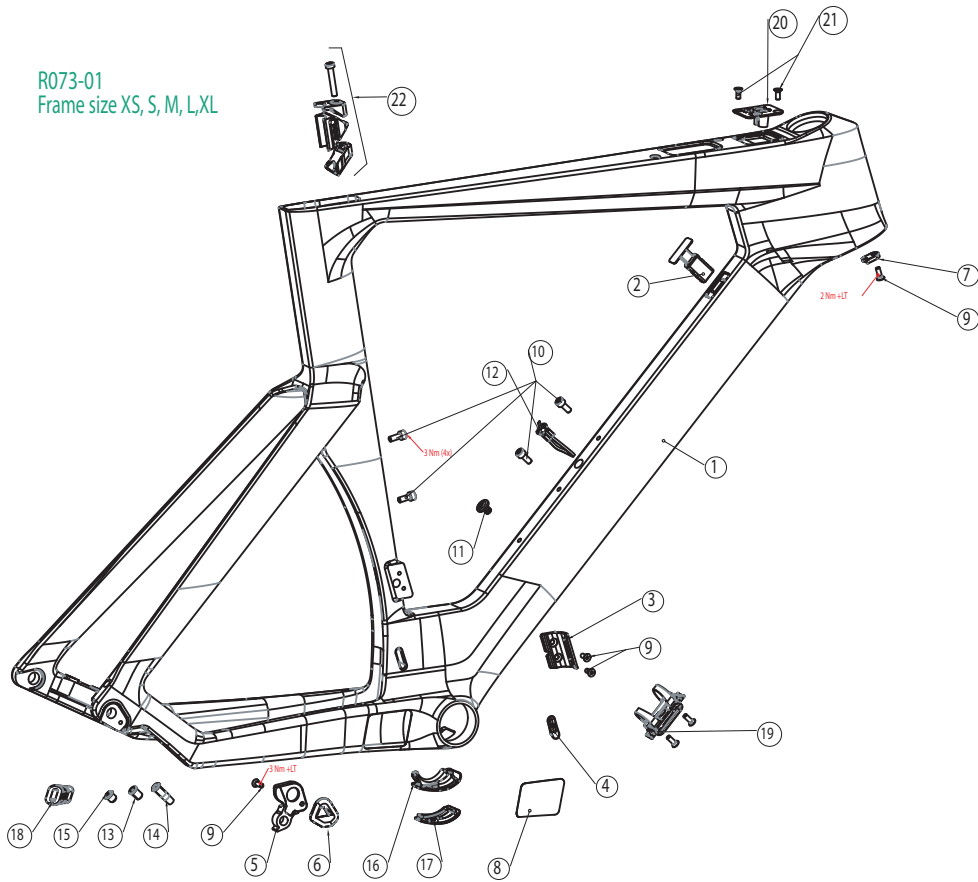

R073-01
Frame size XS, S, M, L, XL

After market and service products				
EP/IG#	POS.NR.	QTY.	DESCRIPTION	CANYON#
GP0300-01	5 (EP0990-01), 9	1x 1x	RD-Hanger AM	10006307
GP0314-01	7 (EP0982-01), 9	1x 1x	CFP bumper AM	10006389
GP0315-01	3 (EP0991-01), 9	1x 2x	FD-Hanger incl. screw	10006309
GP0318-01	6 (EP0981-01)	1x	DO-R Frame Cover AM	10006344
GP0319-01	18 (EP1231-01)	1x	Grommet rear brake AM	10006345

GP0236-01
BB Box XS; S; M

After market and service products				
EP/IG#	POS.NR.	QTY.	DESCRIPTION	CANYON#
GP0236-01	1 (EP1234-01), 2, 3	1x 1x 1x	BB Box XS, S, M	10006353

GP0259-01
BB Box L

After market and service products				
EP/IG#	POS.NR.	QTY.	DESCRIPTION	CANYON#
GP0259-01	1 (EP1342-01), 2, 3	1x 1x 1x	BB Box L	10006354

GP0260-01
BB Box XL

After market and service products				
EP/IG#	POS.NR.	QTY.	DESCRIPTION	CANYON#
GP0260-01	1 (EP1343-01), 2, 3	1x 1x 1x	BB Box XL	10006355

HB0053-01
Aero Base Bar

After market and service products				
EP/IG#	POS.NR.	QTY.	DESCRIPTION	CANYON#
EPI366-01	2 (EPI366-01)	2x	Bracket Profile AM	10006382

GP0220-01
Bento Box low

After market and service products				
EP/IG#	POS.NR.	QTY.	DESCRIPTION	CANYON#
GP0220-01	1	1x	Bento Box Low	10006359

GP0219-01
Bento Box high

After market and service products				
EP/IG#	POS.NR.	QTY.	DESCRIPTION	CANYON#
GP0219-01	1	1x	Bento Box High	10006358