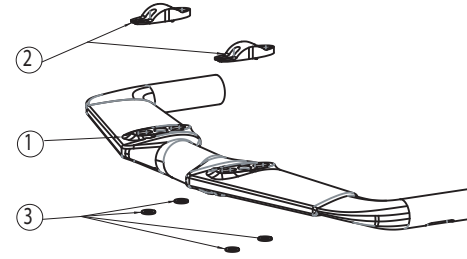

GP0236-01
BB Box XS; S; M

After market and service products				
EP/IG#	POS.NR.	QTY.	DESCRIPTION	CANYON#
GP0236-01	1 (EP1234-01), 2, 3	1x 1x 1x	BB Box XS, S, M	10006353

GP0259-01
BB Box L

After market and service products				
EP/IG#	POS.NR.	QTY.	DESCRIPTION	CANYON#
GP0259-01	1 (EP1342-01), 2, 3	1x 1x 1x	BB Box L	10006354

GP0260-01
BB Box XL

After market and service products				
EP/IG#	POS.NR.	QTY.	DESCRIPTION	CANYON#
GP0260-01	1 (EP1343-01), 2, 3	1x 1x 1x	BB Box XL	10006355

HB0053-01
Aero Base Bar

After market and service products				
EP/IG#	POS.NR.	QTY.	DESCRIPTION	CANYON#
EPI366-01	2 (EPI366-01)	2x	Bracket Profile AM	10006382