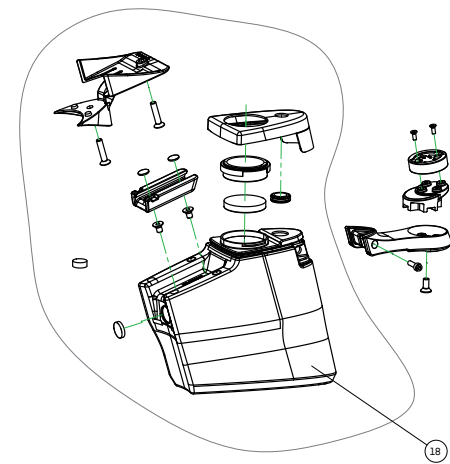

GP0220-01
Bento Box low

After market and service products				
EP/IG#	POS.NR.	QTY.	DESCRIPTION	CANYON#
GP0220-01	1	1x	Bento Box Low	10006359

GP0219-01
Bento Box high

After market and service products				
EP/IG#	POS.NR.	QTY.	DESCRIPTION	CANYON#
GP0219-01	1	1x	Bento Box High	10006358

FK077-01
Fork 700c

FK078-01
Fork 650b

After market and service products				
EP/IG#	POS.NR.	QTY.	DESCRIPTION	CANYON#
SP0320-01	3 (E0401-01)	2x	Brake Cable Grommet AM	10006346
SP0321-01	2 (E0399-01)	1x	Dropout Cover round AM	10006343

GP0221-01
TRI Bottle Adapter
SP0049-01

After market and service products				
EP/IG#	POS.NR.	QTY.	DESCRIPTION	CANYON#
GP0221-01	1 (EP0275-01), 2 (EP0050-01), 3, 4	1x 1x 2x 2x	Bottle adapter AM	10006351

SPEEDMAX CF | R073-01